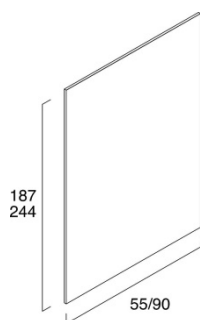

# TOTEM FURNITURE - ARMOIRE

|  |  |  |
|--|--|--|
|  <p>520/DX – 520/SX – 520/C</p> |  <p>521/DX – 521/SX – 521/C</p> |  <p>522/DX – 522/SX – 522/C</p> |
|  <p>523 FF</p>                  |  <p>523 BM</p>                  |  <p>523 BS</p>                  |
|  <p>524/55</p>                |  <p>524/90</p>                |  |
|  <p>525/55 – 525/90</p>       |  <p>526/55 – 526/90</p>       |  |
|  <p>527/55 – 527/90</p>       |  <p>531/55 – 531/90</p>       |  <p>532/55 – 532/90</p>       |
|  <p>528</p>                   |  <p>533</p>                   | <p>535</p>   |

# TOTEM FURNITURE - ARMOIRE

**talin**<sup>®</sup>

536/55 – 536/90

537/55 – 537/90

529/55 h187 – 529/90 h187  
530/55 h240 – 530/90 h240