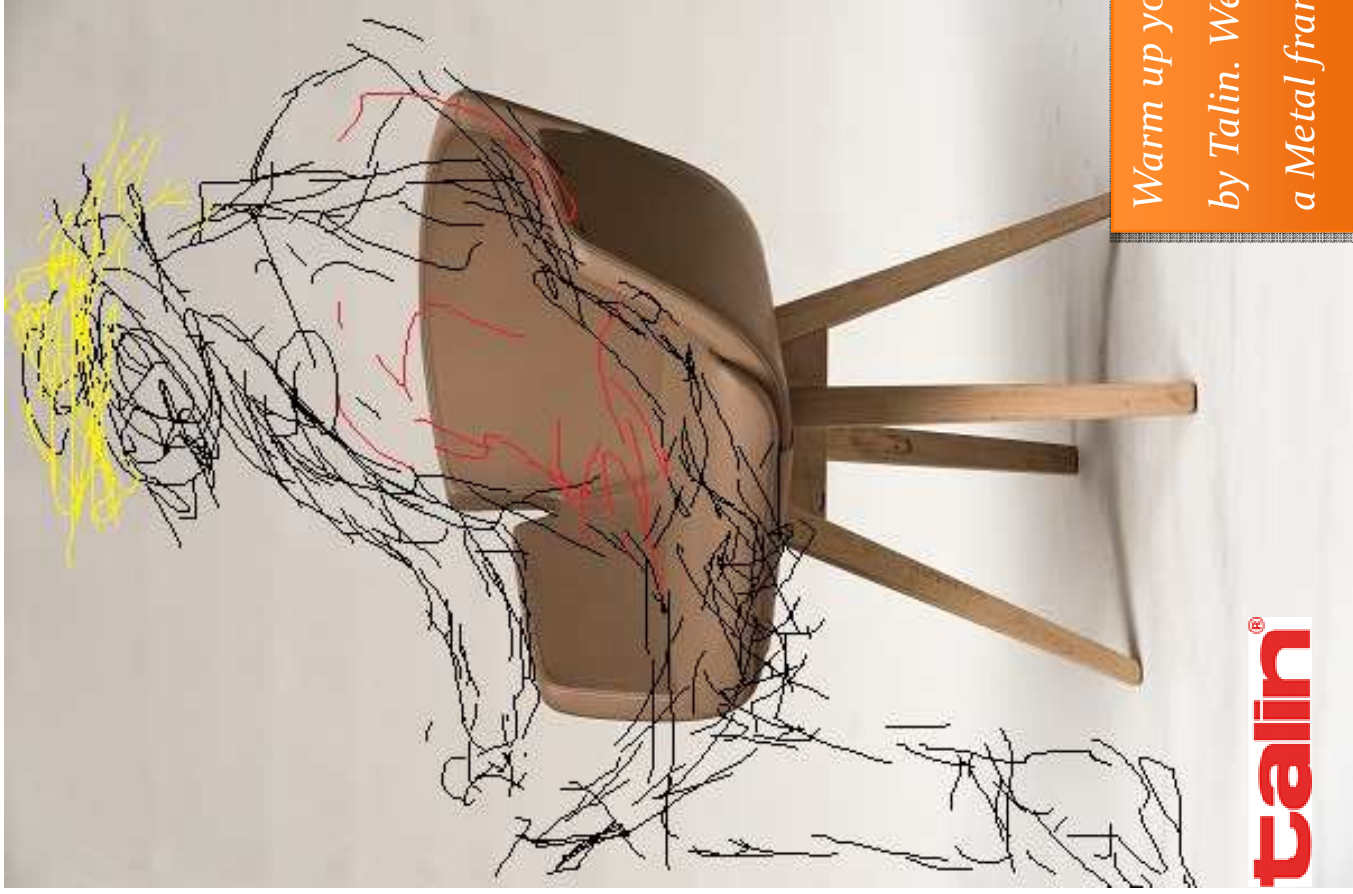

Nubia solid oak: Lounge, Hotel, Coffee, Home

Nubia 2900P pyramid legs

Nubia 2900U square legs

Warm up your atmosphere with this fantastic new proposal by Talin. We have matched a nice solid oak 4 legs frame with a Metal frame shell injected by f.r. foam.

talin[®]

*Real natural leather, wool or fabric,
hand craft stitching.*

*Select your Pyramid 2900P
armchair between fixed shell
or 90° left/right swivel shell
with automatic return*

Nubia solid oak

Elegance, Comfort, Resistance