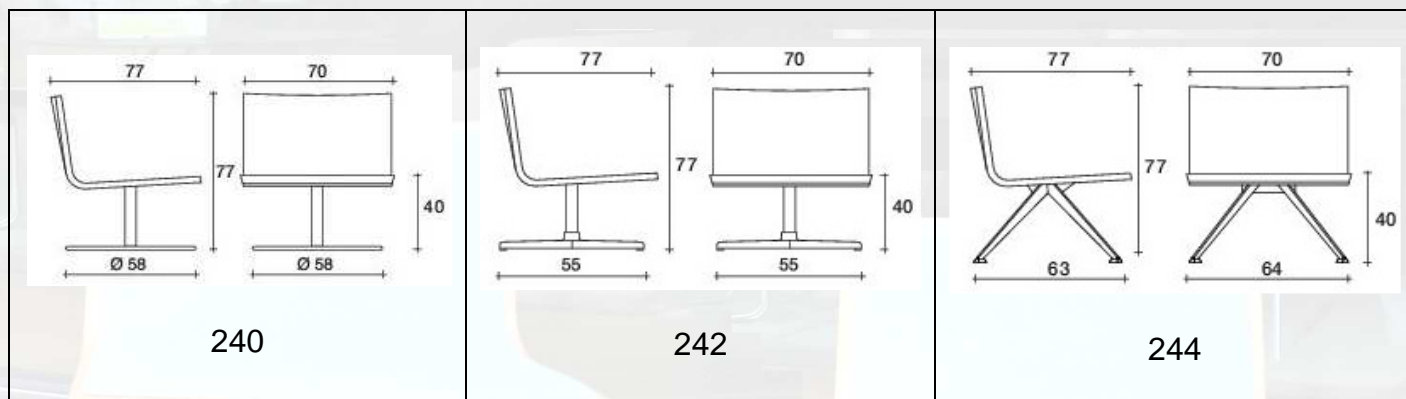

EXEN

Dimension and range

Wooden shell colours / Coloris pour coque bois

727

*Natural beech plywood/
Hêtre multiplis naturel*

721

*Beech plywood lacquered wengè colour/
Hêtre multiplis laqué wengè*

834

*Beech plywood lacquered oak colour/
Hêtre multiplis laqué chêne*

835

*Beech plywood lacquered birch colour/
Hêtre multiplis laqué bouleau*