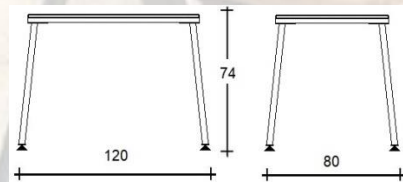

Eagle

Dimension and range