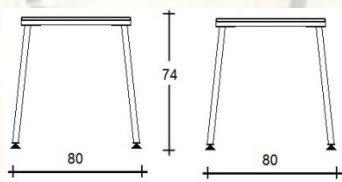

Eagle

Dimension and range