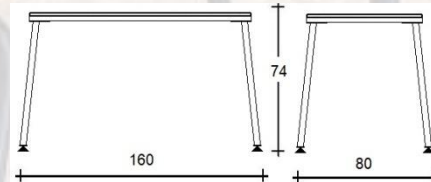

Eagle

Dimension and range